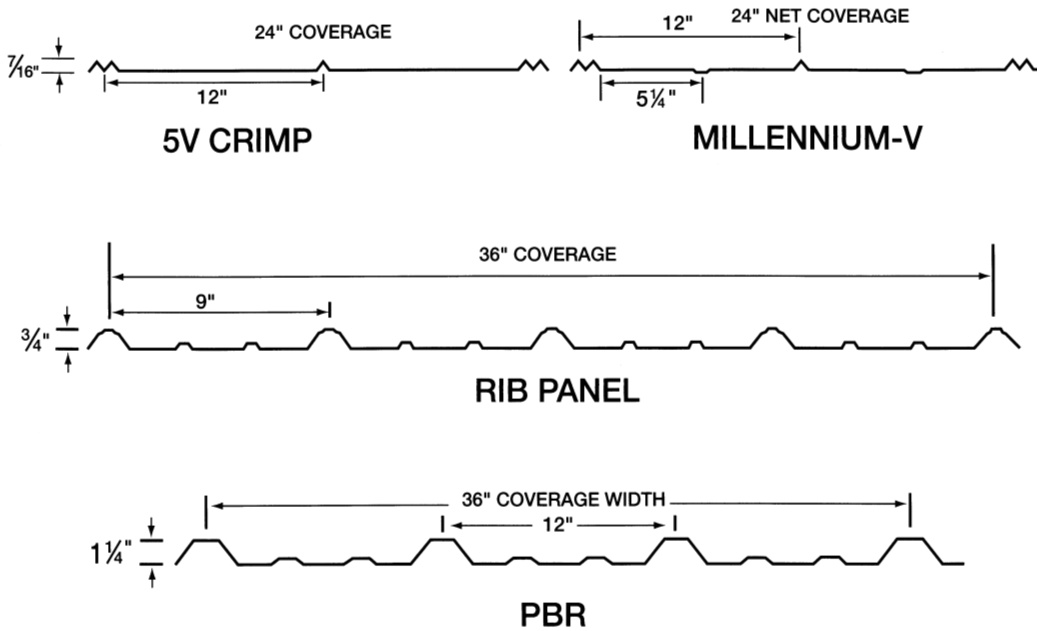

COLORS ARE APPROXIMATE & MAY VARY SLIGHTLY.

40 YEAR LIMITED WARRANTY ON PAINTED

* 25 YEAR LIMITED WARRANTY ON GALVALUME

Please verify color, gauge and profile availability.

See back cover for details.

5V & MILLENNIUM-V COLOR SELECTION

Complete Detail Manuals available upon request
for each panel profile.

COLOR	5V & MV	29GA RIB	26GA RIB	26GA PBR
BLUE		X		
BROWN		X	X	
CHARCOAL		X	X	
GALLERY BLUE			X	
GRAY	X	X	X	
HUNTER GREEN	X	X	X	X
IVORY		X	X	
BLACK		X		
RED	X	X	X	
REFLECTIVE WHITE		X	X	X
STONE		X	X	
TAN		X	X	
WHITE	X	X		
BURGUNDY		X		
BURNISHED SLATE	X	X		